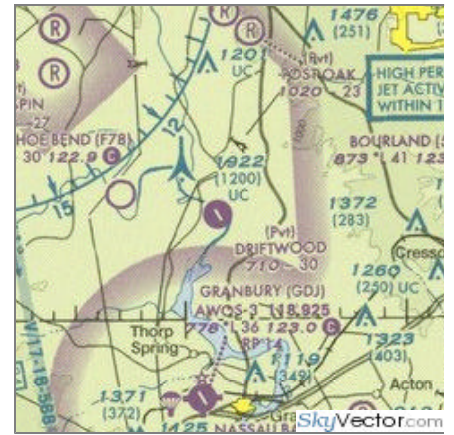

Ownership: Privately-owned
Owner: DRIFTWOOD RANCH AIRPARK ASSOCIATION
PO BOX 470024
FORT WORTH, TX 76147
Phone 817-999-5118
Manager: DRIFTWOOD RANCH AIRPARK ASSOCIATION
PO BOX 470024
FORT WORTH, TX 76147
Phone 817-999-5118

Airport Operational Statistics

Aircraft based on the field: 5
Single engine airplanes: 5

Additional Remarks

- 1200 FT TOWER 2 NM NW OF ARPT.

Instrument Procedures

There are no published instrument procedures at XA86.

Some nearby airports with instrument procedures:

- [KGDJ](#) - Granbury Regional Airport (7 nm S)
- [50F](#) - Bourland Field Airport (11 nm E)
- [KWEA](#) - Parker County Airport (12 nm NE)
- [KMWL](#) - Mineral Wells Airport (18 nm NW)
- [KNFW](#) - Fort Worth Naval Air Station JRB/Carswell Field (22 nm NE)

Click on chart to expand
Sectional chart courtesy of
SkyVector.com

Airport distance calculator

Flying to Driftwood Ranch Airport?
Find the distance to fly.

From to XA86

Sunrise and sunset

Times for 19-Jan-2008

	Local (UTC-6)	Zulu (UTC)
Morning civil twilight	07:07	13:07
Sunrise	07:33	13:33
Sunset	17:51	23:51
Evening civil twilight	18:17	00:17

Current date and time

Zulu (UTC)	19-Jan-2008 15:15:13
Local (UTC-6)	19-Jan-2008 09:15:13

METAR

[KGDJ](#) 7nm S AWOS-3 118.925 817-573-7514 191445Z AUTO 32007KT 10SM CLR M02/M08 A3047 RMK AO2
[KMWL](#) 19nm NW 191453Z AUTO 36008KT 10SM CLR M04/M10 A3045 RMK AO2 SLP319 T10441100 51026

TAF

[KNFW](#) 22nm NE 190909 35013G21KT 9999 SKC QNH3023INS BECMG 2022 VRB05KT QNH3031INS AUTOMATED SENSOR METWATCH 1909 TIL 2012 TM04/11Z T10/22Z

Where to Stay: Hotels, Motels, Resorts, B&Bs, Campgrounds

In this space we feature lodging establishments that are convenient to the Driftwood Ranch Airport. If your hotel/inn/B&B/resort is near the Driftwood Ranch Airport, provides convenient transportation, or is otherwise attractive to pilots, flight crews, and airport users, consider listing it here.

Hotels in other cities near Driftwood Ranch Airport